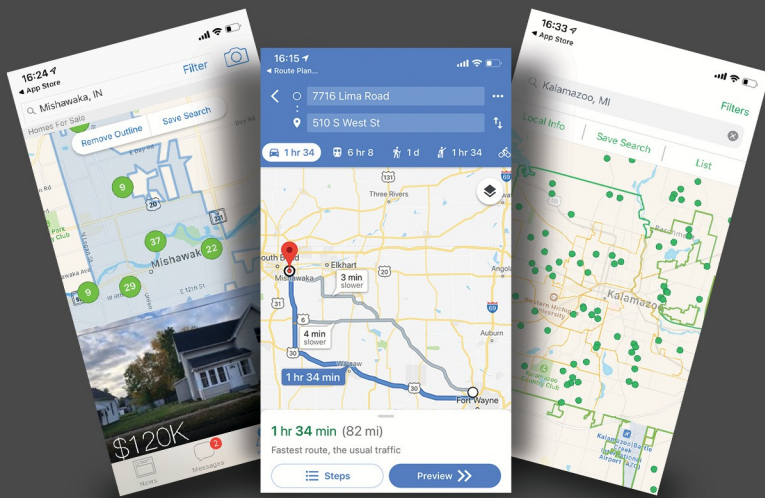

TOP FREE APPS FOR EVERY REALTOR

**CHICAGO-AREA
HOME INSPECTIONS**

CHICAGOAREAHOMEINSPECTIONS.COM

708-315-3878

CAHINSPECTIONS@GMAIL.COM

CHICAGO, IL AND ALL SURROUNDING SUBURBS.

LANDGLIDE

Explore maps of the US with overlaid parcel boundaries and attributes of over 146 million properties in 2914 U.S. counties covering over 97% of U.S. population.

Track your location in real time over property boundary lines using your device's GPS. Drop pins on the map to save your favorite locations, add notes and export for further analysis.

ROADWARRIOR ROUTE PLANNER

Create reliable multi-destination routes with RoadWarrior's route planner that accounts for real-time traffic, client availability, and your schedule.

Designed for the traveling and driving professional, RoadWarrior makes it easy for you to map out a daily route, prioritize your deliveries based on location, and schedule stops with the more efficient routes.

WAZE NAVIGATION & LIVE TRAFFIC

TurboScan turns your iPhone into a full-featured and powerful scanner for documents, receipts, books, photos, whiteboards, and other text. Using just your iPhone or iPad, you can quickly scan your multipage documents in high quality PDFs or JPEGs, name, store and send them anywhere.